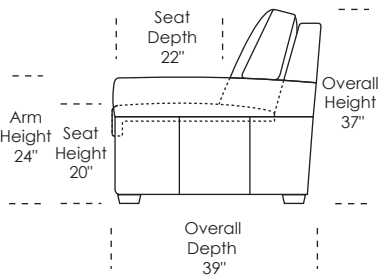

Standard Comfort Sleeper®

Features:

- Luxurious sleeping with no springs, no bars and no sagging
- Room to stretch out with true 80 inches of bedroom-length sleeping surface
- Ultimate comfort on five inches of plush, high-density foam
- Complete choice from over 300 leather, Ultrasuede® and fabric options
- Zero wall clearance
- Under sofa dust covers keeps dust and dirt from ever touching the mattress
- Space saving engineering means getting a bigger bed in a smaller room
- Quick-ship delivery
- Lifetime warranty on frame
- Single-needle top stitching
- Loose back & seat cushions
- 10 year mechanism warranty

All dimensions are approximate and subject to change.

* Picture shows left arm seated. Please specify left or right arm seated when ordering.

All orders are in seated position.

† Dotted lines for Queen Plus sizes indicates the number of seats.